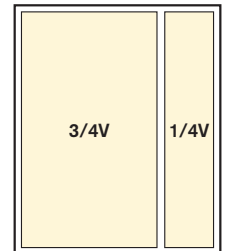

FREE Ad creation and four-color design!

Ad Dimensions

Sizes by Decimal Inch

AD SIZES	WIDTH	HEIGHT
Spread Pages*	17.25"	11.125"
Full Page*	8.625"	11.125"
3/4 V. Page	5.406"	9.863"
1/2 V. Page	3.604"	9.863"
1/2 H. Page	7.375"	4.807"
3/8 V. Page	3.604"	7.272"
1/4 V. Page	1.75"	9.863"
1/4 H. Page	7.375"	2.341"
1/4 SQ Page	3.604"	4.807"
1/8 H. Page	3.604"	2.341"

SPREAD PAGES INFO*

Ad Size	17.25"	11.125"
Live Area	15.75"	9.875"

FULL PAGE INFO*

Ad Size	8.625"	11.125"
Live Area	7.375"	9.875"

FULL PAGE & SPREAD PAGES NOTE* Please note that all pertinent text and/or images must be placed within the Live Area, as to prevent accidental cutting in the print process. **Spread Ads:** due to the binding of magazines, please be wary or avoid of having text/images that span across the page break in the middle of Spread Ads.